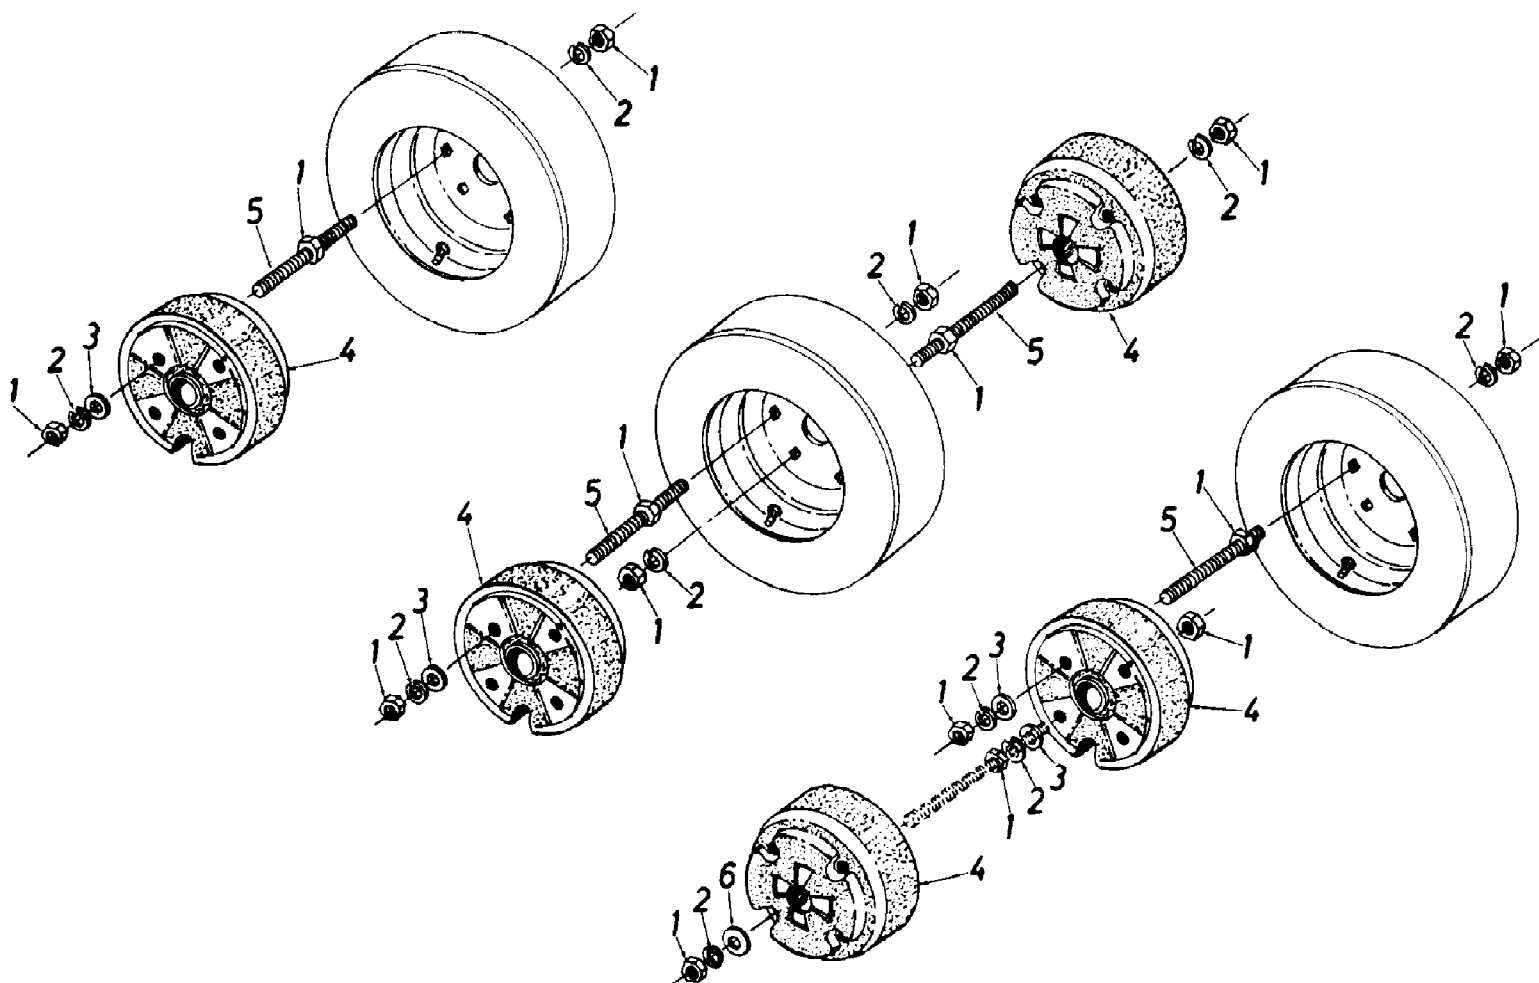

190-784-190 50 Lb. Wheel Weights (1988)
50lb. Wheel Weights

190-784-190 50 Lb. Wheel Weights (1988)
50lb. Wheel Weights

Page 2 of 2

Ref #	Part Number	Qty	S/P/F	Description
1	712-0206	12	S	Hex Nut 1/2-13 Thd.
2	736-0921	8	S	Lock Washer 1/2" I.D.
3	736-0192	4	S	FlatWasher.53" I.D. x.93" O.D.
4	723-0366	2		Wheel Weight
5	711-0543	4		Rod Threaded 1/2-13 x 9.50 Lg.
6	736-0180	4	S	Fl.-Wash. .50" I.D. x 2.00" O. D.